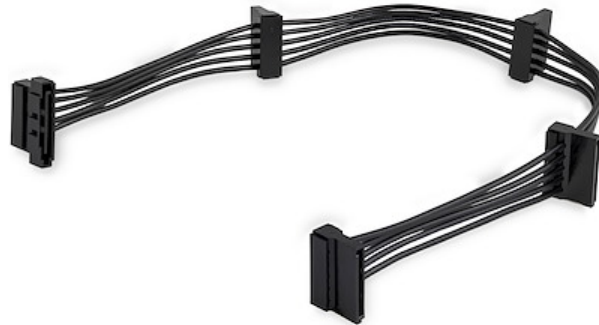

4x SATA Power Splitter Adapter Cable

Product ID: PYO4SATA

The PYO4SATA SATA power splitter cable (1-to-4) features a SATA male power connector that connects to a single computer power supply SATA connector, and breaks out into four SATA female power connectors.

The SATA power splitter cable overcomes the limit of the number of SATA devices, such as SSD drives or SATA optical drives that can be installed in the system, based on available PSU power connections. The cable eliminates the cost of having to upgrade the power supply to accommodate additional SATA drives.

Certifications, Reports and Compatibility

Applications

- Power up to 4 SATA drives from a single Serial ATA power supply connection

Features

- 1x SATA Power Plug to 4x SATA Power Receptacle
- Durable construction

Connector(s)

Warranty	Lifetime
Connector A	SATA Power (15 pin)
Connector B	SATA Power (15 pin)

Physical Characteristics

Color	Black
Wire Gauge	18 AWG
Cable Length	15.7 in [40 cm]
Product Length	15.7 in [40.0 cm]
Product Width	1.1 in [29.0 mm]
Product Height	0.6 in [16.5 mm]
Weight of Product	1.2 oz [33.0 g]